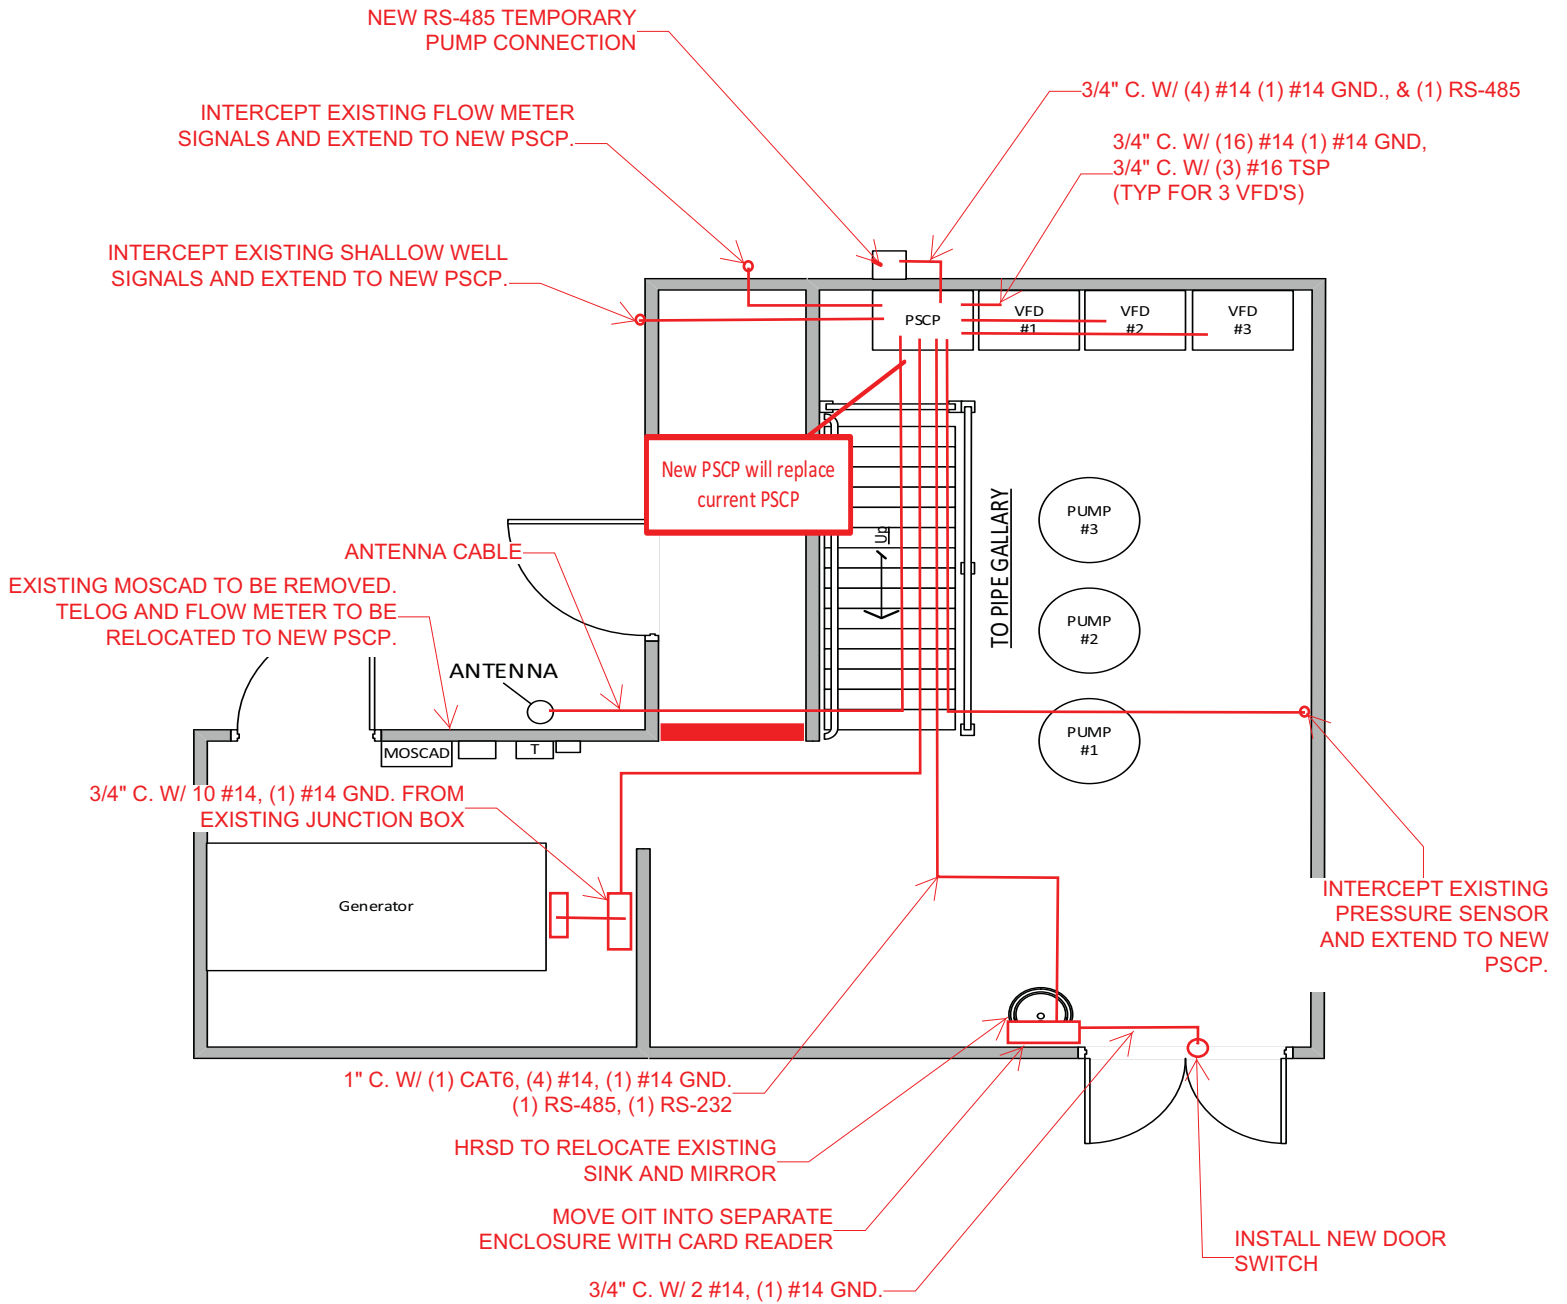

145 Rodman Ave PS

N.T.S

CEC Controls Company: Process Instrumentation & Controls Division

315 Great Bridge Blvd. Suite C • Chesapeake, VA 23320 • (757) 392-0415

Page | 5