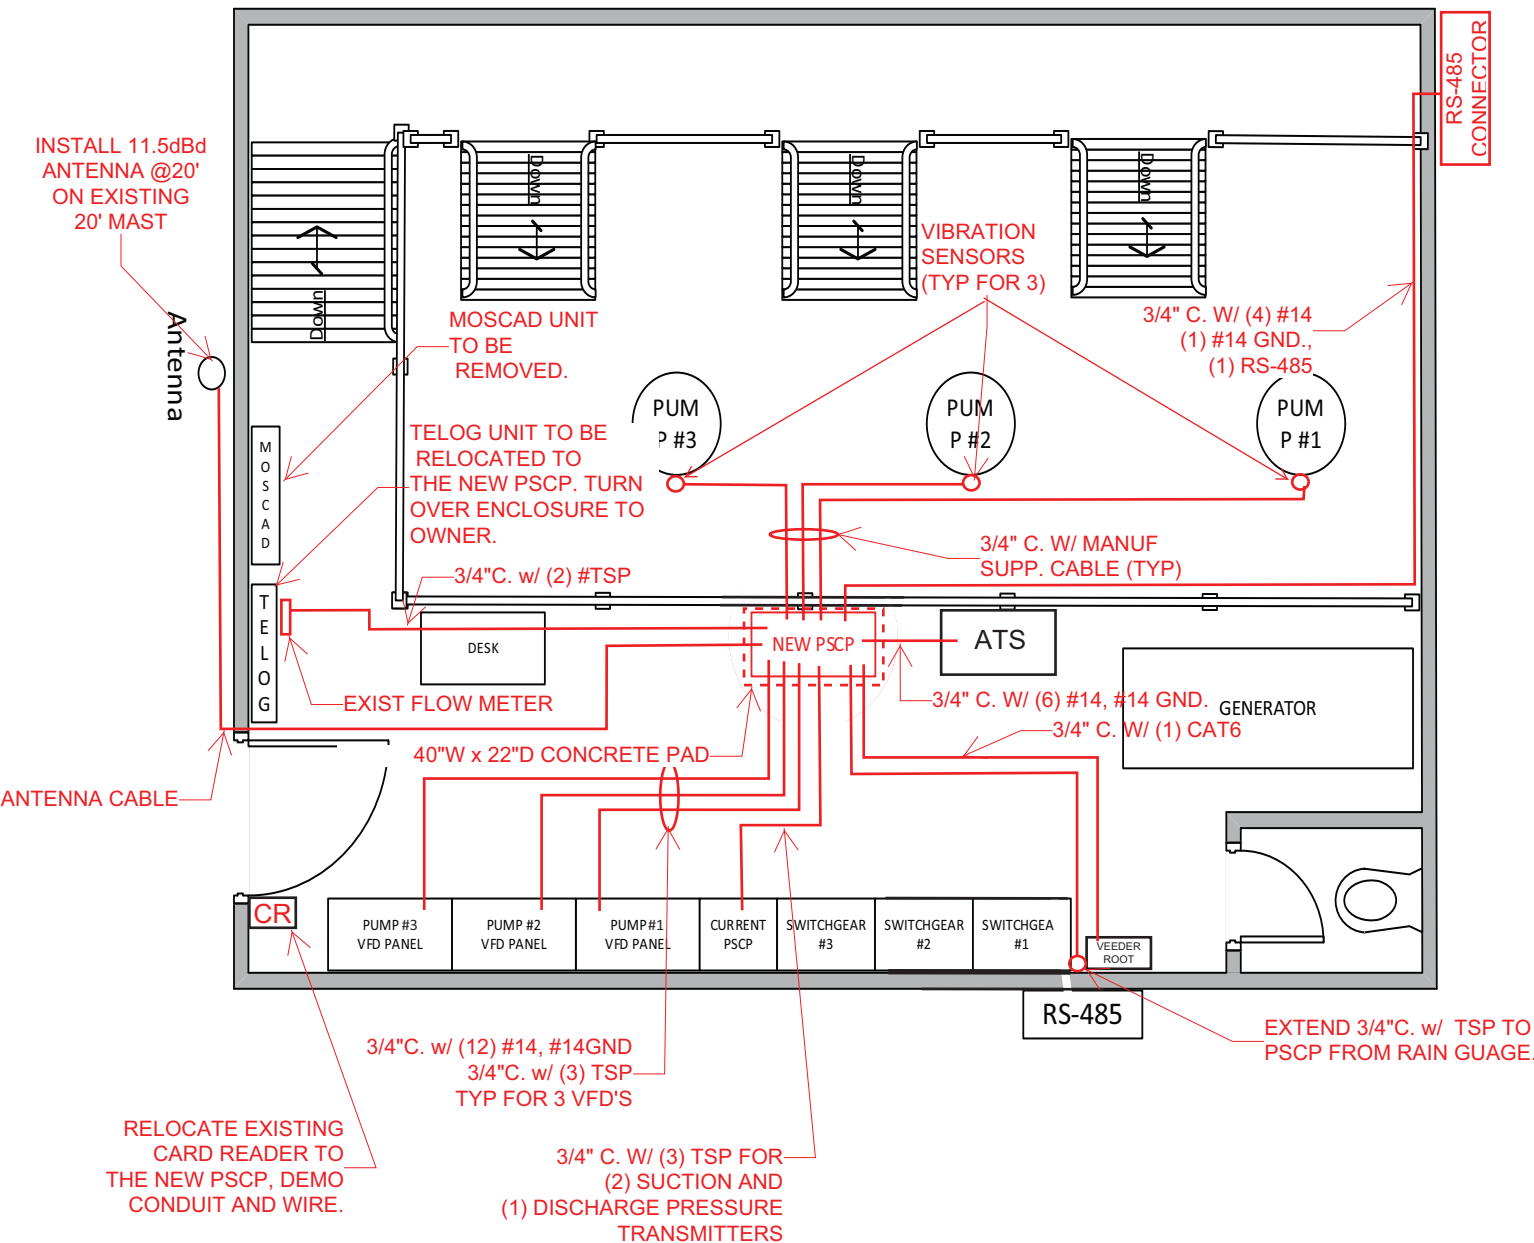

134 Pughsville Rd PRS

N.T.S

Station Layout

CEC Controls Company: Process Instrumentation & Controls Division

315 Great Bridge Blvd. Suite C • Chesapeake, VA 23320 • (757) 392-0415

Page | 5