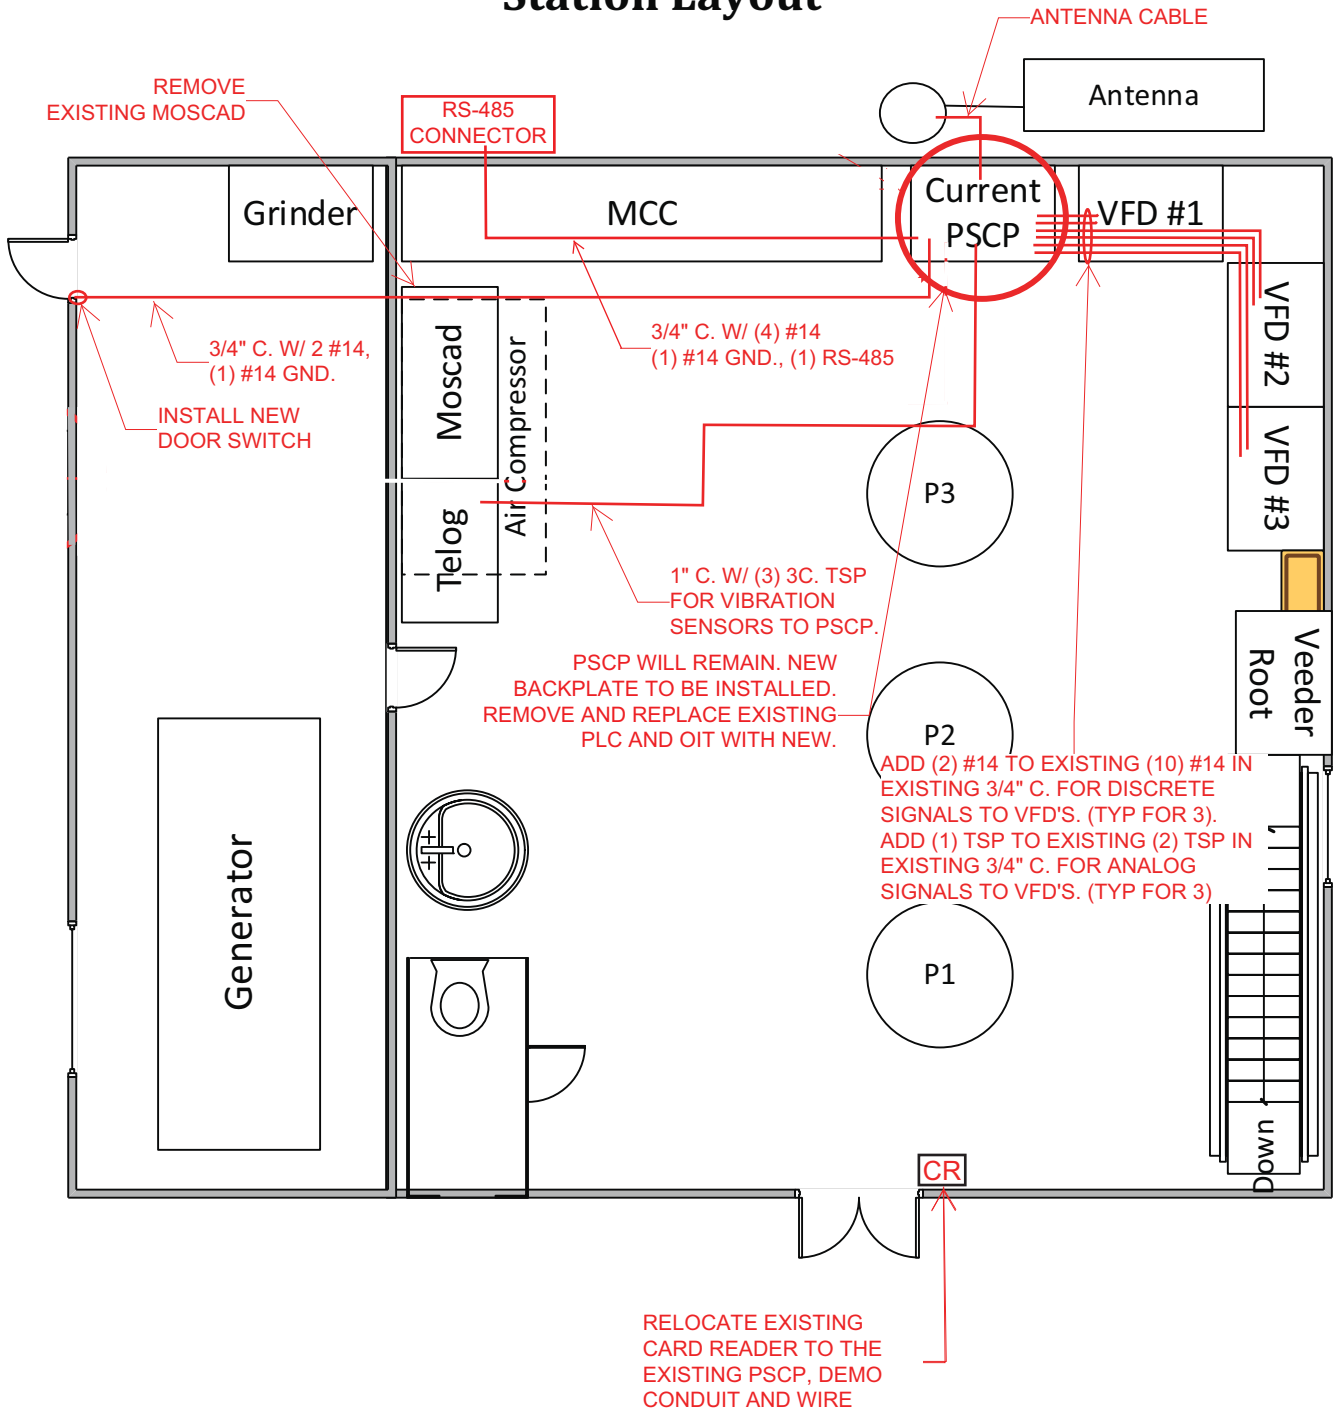

209 Copeland Park PS

N.T.S

Station Layout

CEC Controls Company: Process Instrumentation & Controls Division